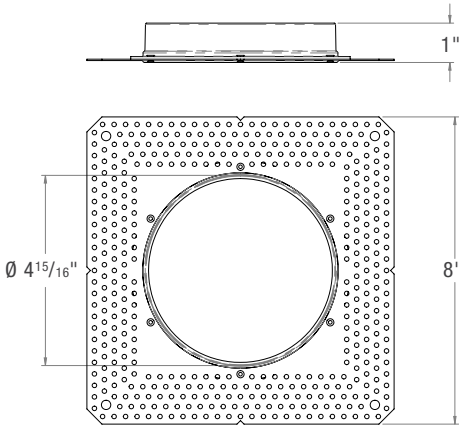

**ECO 5"  
SHALLOW PLENUM**

PROJECT: \_\_\_\_\_

TYPE: \_\_\_\_\_

NOTE: \_\_\_\_\_

SPEC-00273 NEW ECO, 5" SP, V-1.0, UPDATED 07/11/2022

ED5S5NIC

**TRIM ACCESSORIES**

**ED5-R-TL**  
Round Trimless Mudplate

**ED5-S-TL**  
Square Trimless Mudplate

**ED5-R-FMA**  
Round Flush Mount Adapter

**ED5-S-FMA**  
Square Flush Mount Adapter

**ED5-TC1**  
Thick Ceiling Adapter  
for ceilings 1 1/16" to 1 1/4"

**ED5-TC2**  
Thick Ceiling Adapter  
for ceilings 1 5/16" to 2"