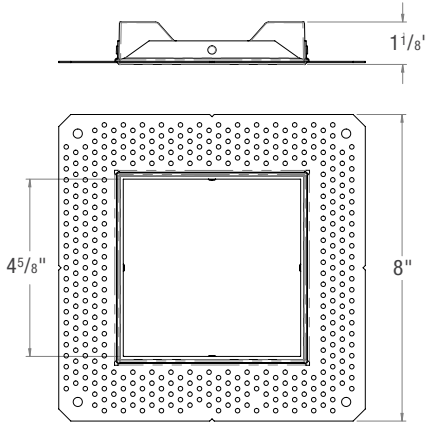

**ECO 5"  
SHALLOW PLENUM**

PROJECT: \_\_\_\_\_

TYPE: \_\_\_\_\_

NOTE: \_\_\_\_\_

SPEC-00273 NEW ECO, 5" SP, V-1.0, UPDATED 07/11/2022

ED5S5NIC

**TRIM ACCESSORIES**

**ED5-R-TL**  
Round Trimless Mudplate