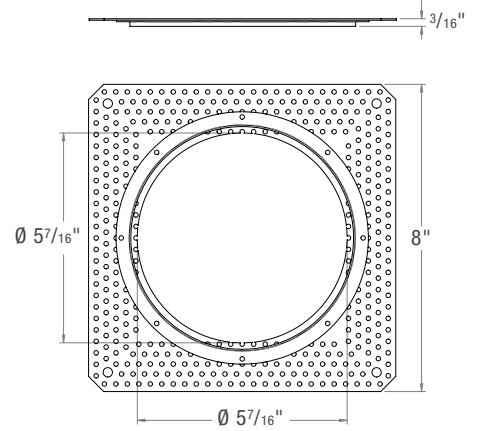

**ECO 5"  
SHALLOW PLENUM**

PROJECT: \_\_\_\_\_

TYPE: \_\_\_\_\_

NOTE: \_\_\_\_\_

SPEC-00273 NEW ECO, 5" SP, V-1.0, UPDATED 07/11/2022

ED5S5NIC

**TRIM ACCESSORIES**

**ED5-R-TL**  
Round Trimless Mudplate

**ED5-S-TL**  
Square Trimless Mudplate

**ED5-R-FMA**  
Round Flush Mount Adapter

**ED5-S-FMA**  
Square Flush Mount Adapter

**ED5-TC1**  
Thick Ceiling Adapter  
for ceilings 1 1/16" to 1 1/4"

**ED5-TC2**  
Thick Ceiling Adapter  
for ceilings 1 5/16" to 2"