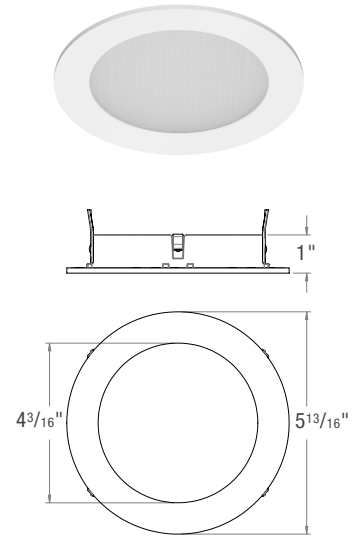

TYPE: \_\_\_\_\_

NOTE: \_\_\_\_\_

SPEC-00273 NEW ECO, 5" SP, V-1.0, UPDATED 07/11/2022

ED5SNIC

**TRIM STYLES**

**ED5-RFST**  
Round Fixed Standard

**ED5-RFTL**  
Round Fixed Trimless  
Must order associated Mudplate from Trim Accessories.  
Trimless Style for use with AIC, ANC, and SNIC models only.