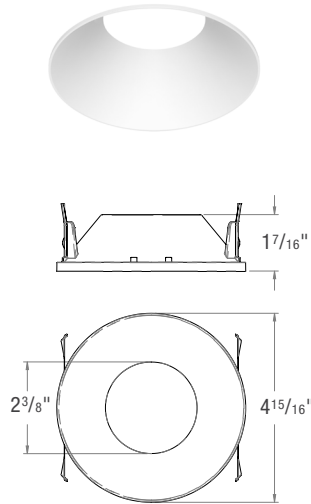

TYPE: \_\_\_\_\_

NOTE: \_\_\_\_\_

SPEC-00273 NEW ECO, 5" SP, V-1.0, UPDATED 07/11/2022

ED5SNIC

**TRIM STYLES**

**ED5-RFST**  
Round Fixed Standard

**ED5-RFTL**  
Round Fixed Trimless  
Must order associated Mudplate from Trim Accessories.  
Trimless Style for use with AIC, ANC, and SNIC models only.