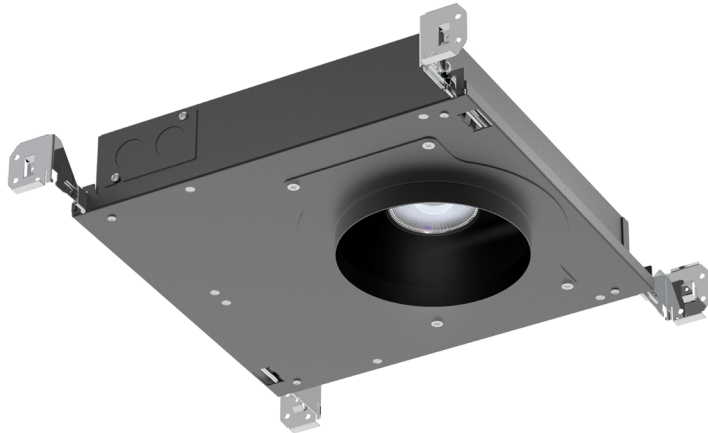

# ECO 5" SHALLOW PLENUM

PROJECT: \_\_\_\_\_

TYPE: \_\_\_\_\_

NOTE: \_\_\_\_\_

SPEC-00273 NEW ECO, 5" SP, V-1.0, UPDATED 07/11/2022

ED5SNIC

- The Overachiever, recessed downlight system
- Silent Vu™ Optic Technology provides exceptional light performance with minimal glare
- Installs in low plenum spaces