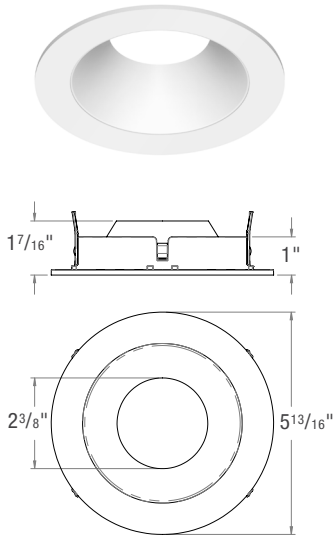

**ECO 5"
SHALLOW PLENUM**

PROJECT: _____

TYPE: _____

NOTE: _____

SPEC-00273 NEW ECO, 5" SP, V-1.0, UPDATED 07/11/2022

ED5SNIC

TRIM STYLES

ED5-RFST
Round Fixed Standard