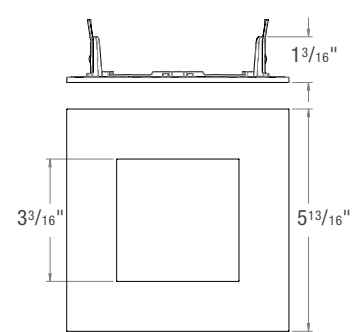

**ED5-SFST**  
Square Fixed Standard

**ED5-SFTL**  
Square Fixed Trimless  
Must order associated Mudplate from Trim Accessories.  
Trimless Style for use with AIC, ANC, and SNIC models only.

**ED5-SFWL**  
Square Wet Location