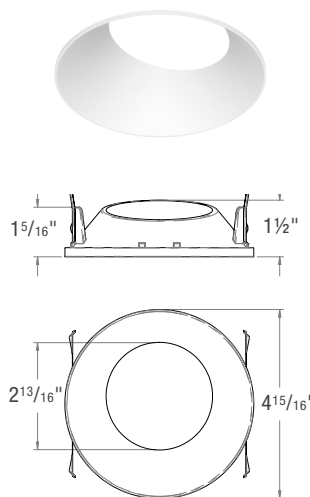

**ECO 5"
SHALLOW PLENUM**

PROJECT: _____

TYPE: _____

NOTE: _____

SPEC-00273 NEW ECO, 5" SP, V-1.0, UPDATED 07/11/2022

ED5SNIC

TRIM STYLES