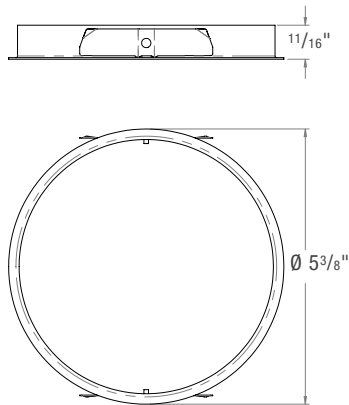

**ECO 5"  
SHALLOW PLENUM**

PROJECT: \_\_\_\_\_

TYPE: \_\_\_\_\_

NOTE: \_\_\_\_\_

SPEC-00273 NEW ECO, 5" SP, V-1.0, UPDATED 07/11/2022

ED5S5NIC

**TRIM ACCESSORIES**

**ED5-R-TL**  
Round Trimless Mudplate

**ED5-S-TL**  
Square Trimless Mudplate

**ED5-R-FMA**  
Round Flush Mount Adapter

**ED5-S-FMA**  
Square Flush Mount Adapter

**ED5-TC1**  
Thick Ceiling Adapter  
for ceilings 1 1/16" to 1 1/4"

**ED5-TC2**  
Thick Ceiling Adapter  
for ceilings 1 5/16" to 2"