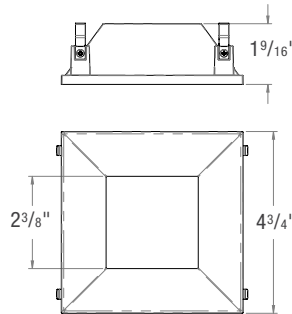

**ED5-SFST**  
Square Fixed Standard

**ED5-SFTL**  
Square Fixed Trimless  
Must order associated Mudplate from Trim Accessories.  
Trimless Style for use with AIC, ANC, and SNIC models only.

**ED5-SFWL**  
Square Wet Location