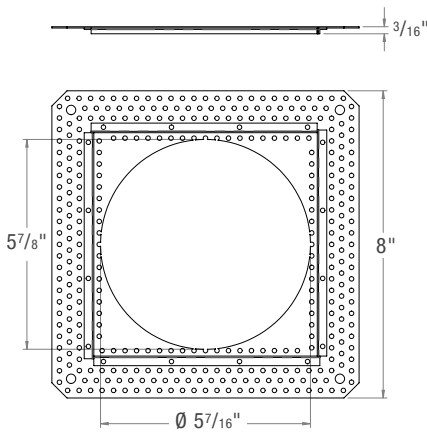

**ECO 5"  
SHALLOW PLENUM**

PROJECT: \_\_\_\_\_

TYPE: \_\_\_\_\_

NOTE: \_\_\_\_\_

SPEC-00273 NEW ECO, 5" SP, V-1.0, UPDATED 07/11/2022

ED5S5NIC

**TRIM ACCESSORIES**

**ED5-R-TL**  
Round Trimless Mudplate

**ED5-S-TL**  
Square Trimless Mudplate

**ED5-R-FMA**  
Round Flush Mount Adapter

**ED5-S-FMA**  
Square Flush Mount Adapter

**ED5-TC1**  
Thick Ceiling Adapter  
for ceilings 1 1/16" to 1 1/4"

**ED5-TC2**  
Thick Ceiling Adapter  
for ceilings 1 5/16" to 2"