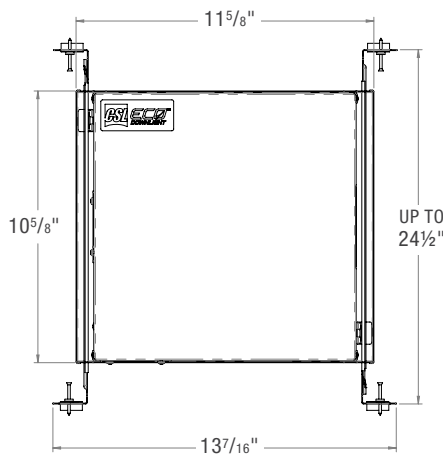

TYPE: \_\_\_\_\_

NOTE: \_\_\_\_\_

SPEC-00273 NEW ECO, 5" SP, V-1.0, UPDATED 07/11/2022

ED5SNIC

**HOUSING AND LIGHT ENGINE LINE DRAWINGS**

ED5SNIC  
ECO 5" SHALLOW PLENUM

**ECO 5"  
SHALLOW PLENUM**

PROJECT: \_\_\_\_\_