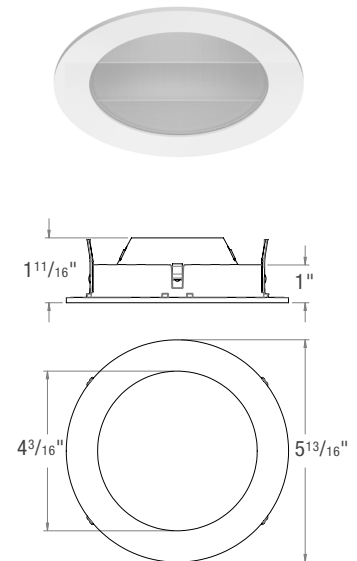

**ECO 5"
SHALLOW PLENUM**

PROJECT: _____

TYPE: _____

NOTE: _____

SPEC-00273 NEW ECO, 5" SP, V-1.0, UPDATED 07/11/2022

ED5SNIC

TRIM STYLES