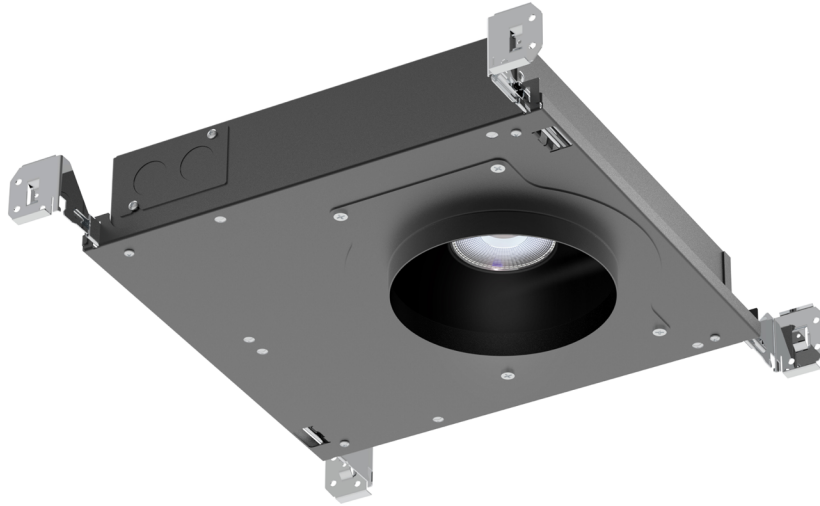

TYPE: \_\_\_\_\_

NOTE: \_\_\_\_\_

SPEC-00273 NEW ECO, 5" SP, V-1.0, UPDATED 07/11/2022

ED5SNIC

**HOUSING AND LIGHT ENGINE LINE DRAWINGS**

ED5SNIC  
ECO 5" SHALLOW PLENUM

**ECO 5"  
SHALLOW PLENUM**

PROJECT: \_\_\_\_\_