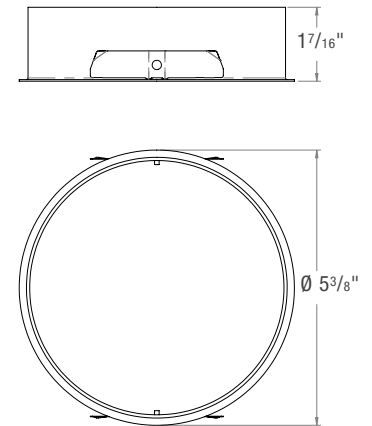

**ED5-S-TL**  
Square Trimless Mudplate

**ED5-R-FMA**  
Round Flush Mount Adapter

**ED5-S-FMA**  
Square Flush Mount Adapter

**ED5-TC1**  
Thick Ceiling Adapter  
for ceilings 1 1/16" to 1 1/4"

**ED5-TC2**  
Thick Ceiling Adapter  
for ceilings 1 5/16" to 2"