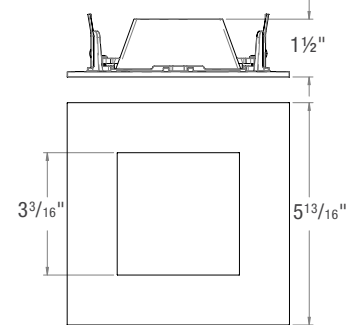

**ECO 5"
SHALLOW PLENUM**

PROJECT: _____

TYPE: _____

NOTE: _____

SPEC-00273 NEW ECO, 5" SP, V-1.0, UPDATED 07/11/2022

ED5SNIC

TRIM STYLES