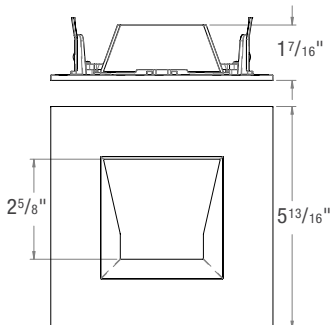

**ED5-SFST**  
Square Fixed Standard

**ED5-SFTL**  
Square Fixed Trimless  
Must order associated Mudplate from Trim Accessories.  
Trimless Style for use with AIC, ANC, and SNIC models only.

**ED5-SFWL**  
Square Wet Location