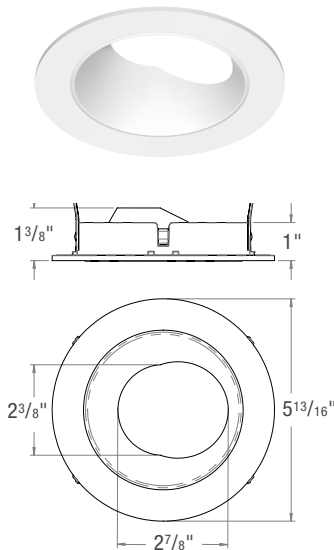

**ECO 5"
SHALLOW PLENUM**

PROJECT: _____

TYPE: _____

NOTE: _____

SPEC-00273 NEW ECO, 5" SP, V-1.0, UPDATED 07/11/2022

ED5SNIC

TRIM STYLES