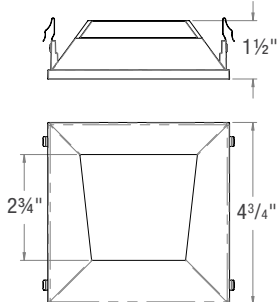

**ECO 5"
SHALLOW PLENUM**

PROJECT: _____

TYPE: _____

NOTE: _____

SPEC-00273 NEW ECO, 5" SP, V-1.0, UPDATED 07/11/2022

ED5SNIC

TRIM STYLES