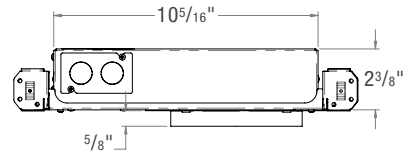

TYPE: \_\_\_\_\_

NOTE: \_\_\_\_\_

SPEC-00273 NEW ECO, 5" SP, V-1.0, UPDATED 07/11/2022

ED5SNIC

**HOUSING AND LIGHT ENGINE LINE DRAWINGS**

ED5SNIC  
ECO 5" SHALLOW PLENUM

**ECO 5"  
SHALLOW PLENUM**

PROJECT: \_\_\_\_\_