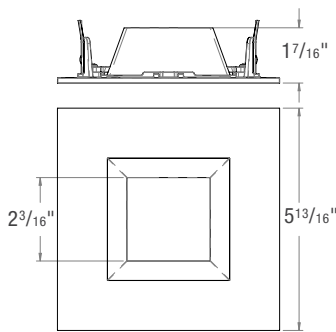

**ED5-SFST**  
Square Fixed Standard

**ED5-SFTL**  
Square Fixed Trimless  
Must order associated Mudplate from Trim Accessories.  
Trimless Style for use with AIC, ANC, and SNIC models only.

**ED5-SFWL**  
Square Wet Location